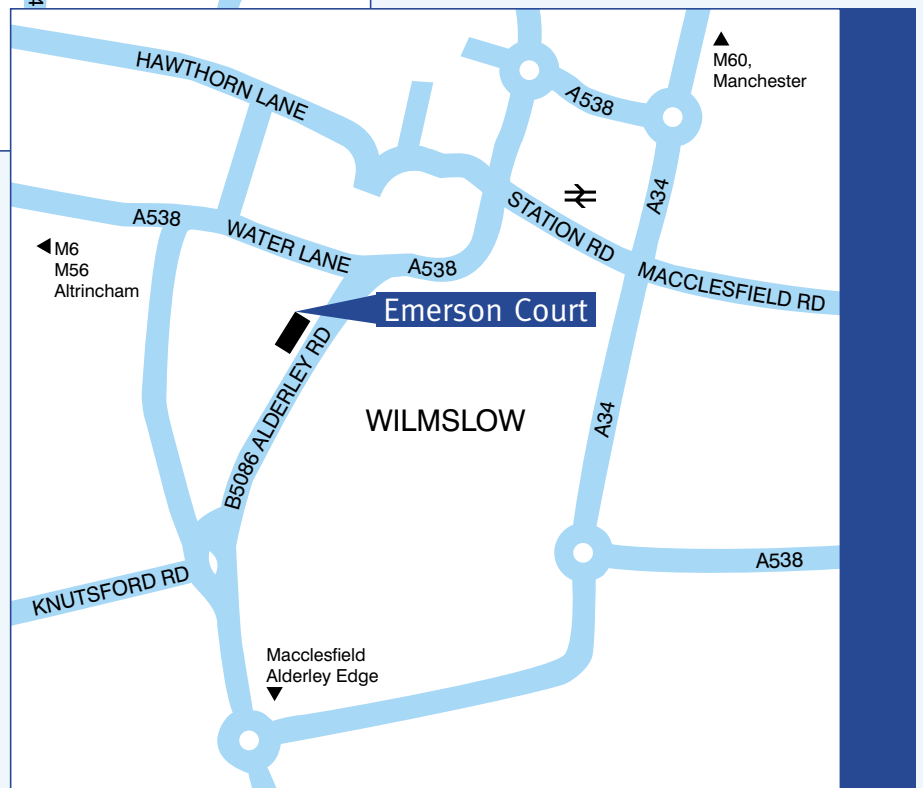

By Air: A fifteen minute taxi ride from Manchester Airport.

By Train: Mainline trains stop at either Wilmslow or Macclesfield.

By Road: From M6/M56

Leave the M6 at junction 19 and take the A556 signposted to Altrincham and Manchester. After a couple of miles join the M56 and follow the signs for Manchester and Airport.

Leave the M56 at junction 6 (Hale, Wilmslow and Macclesfield) and turn right at the roundabout onto the A538 to Wilmslow.

In Wilmslow town centre, turn right at the traffic lights (Barclays Bank is on the left) and Emerson Court is approximately 100 yards on the right (directly opposite Hoopers department store and next to Lloyds Bank).

The Four Seasons Health Care office is on the first floor. Pay and display car parking is available behind Hoopers department store.

From M60 and M62 (North and West)

The M62 becomes the M60 north of Manchester. Follow the M60 towards the Airport. Either leave the M60 at junction 5, following signs for Chester and Airport onto the M56, or alternatively leave the M60 at junction 4 and take the A34 towards Wilmslow and Congleton (then see opposite).

From M60 and Manchester (East)

Leave the M60 at junction 3 and take the A34 towards Wilmslow and Congleton. From Manchester centre also find A34 southbound. Follow signs to Wilmslow town centre off the main A34 dual carriageway. Past the traffic lights in Wilmslow town centre, Emerson Court is 100 yards on the right (then see opposite).